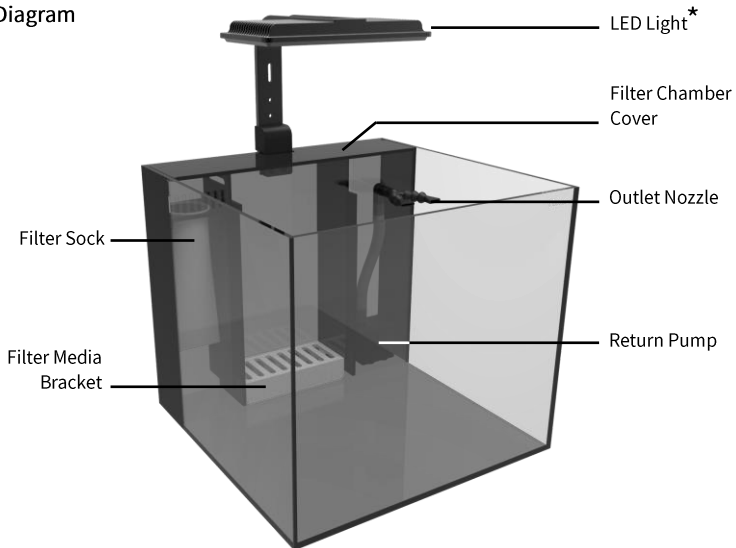

Dice Nano Cube AIO Rimless Aquarium - Quick User Guide

Spare Part List

	DICE-12G	DICE-12G30W	DICE-12G65W	DICE-12G65WB
LED Light*	N/A	MJ-L130	MJ-L165 Regular	MJ-L165 Blue
Common Components	<ul style="list-style-type: none"> • Tank • Return Pump • Silicone Hose • Outlet Nozzle 	<ul style="list-style-type: none"> • Filter Sock • Filter Foam • Filter chamber Cover • Filter Media Bracket 	<ul style="list-style-type: none"> • Nano-Tech Bio-Sphere • Nano-Tech Clear Cube • Nano-Tech Phosphree 	

Diagram

* Please check out the spare part list carefully, not every model includes LED light, and it is also different depends on the specific model you buy.

Please visit us on Facebook, Instagram or YouTube for more product information.